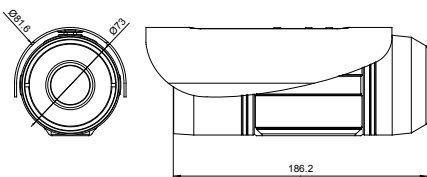

## Key Features

- 3 Megapixel CMOS, H.264/MPEG 4 / MJPEG triple streaming
- Display 3 Megapixel (Resolution: 2048 x 1536) with 20 frames rate, 1080p (Resolution: 1920 x 1080) with 30 frames rate per second
- All in one integrated with varifocal lens ,with IR CUT
- built in IR LEDs for day night surveillance
- IR distance : 15~25 M
- With SD/SDHC slot for back up / event storage
- Two way audio
- Power Over Ethernet
- Video Output
- Digital 10X zoom
- ONVIF compliant protocol
- Compatible with third party software or Maxiwatch professional
- With Blower
- Free Bundle Maxiwatch Lite 64 Channel Recording Software Provided
- Support Maxi-Watch Professional IP software
- ONVIF Compliance

## Mechanical Dimension