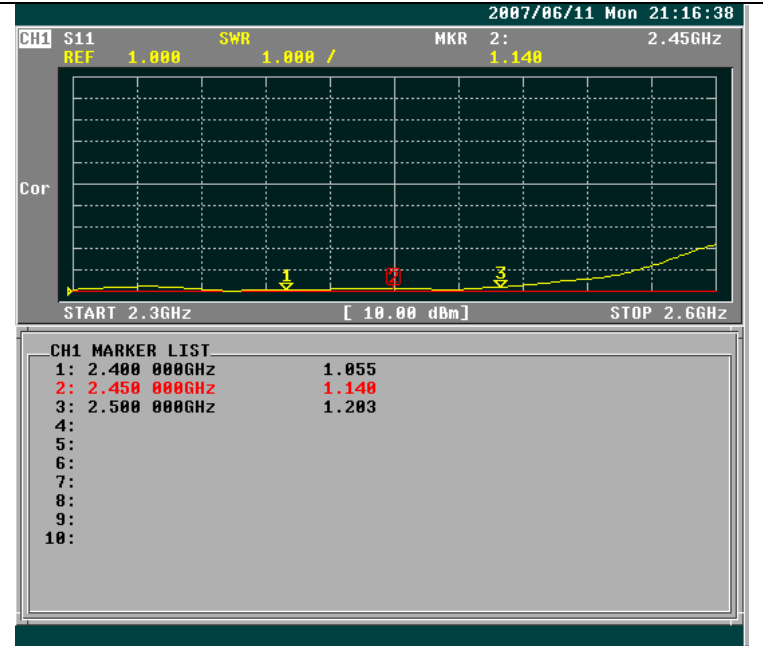

AOA-2412

2.4~2.5GHz Omni Antenna 12dBi

Network Analyzer Test Report

V.S.W.R