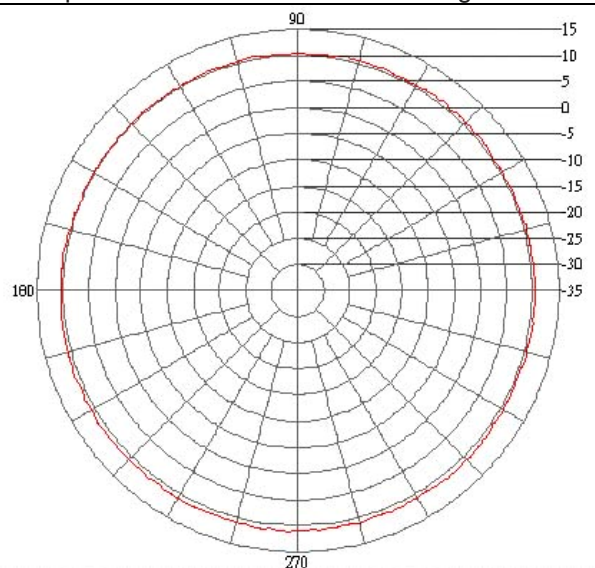

## RF Chamber Test Report Frequency: 2.4 ~ 2.5GHz

Vertical Pattern Photos

Horizontal Pattern Photos

Frequency: 2.4-2.5Ghz

E-plane co-pol ----- 3-dB beam-with=8 Deg

Vertical Pattern

H-plane co-pol ----- 3-dB beam-with=360 Deg