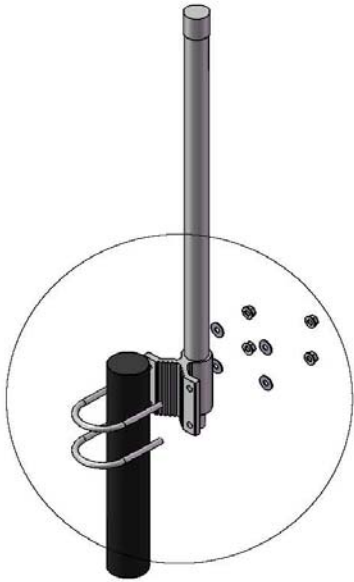

AOA-2412

2.4~2.5GHz Omni Antenna 12dBi

Mounting Kits Install Guide

2 : 5