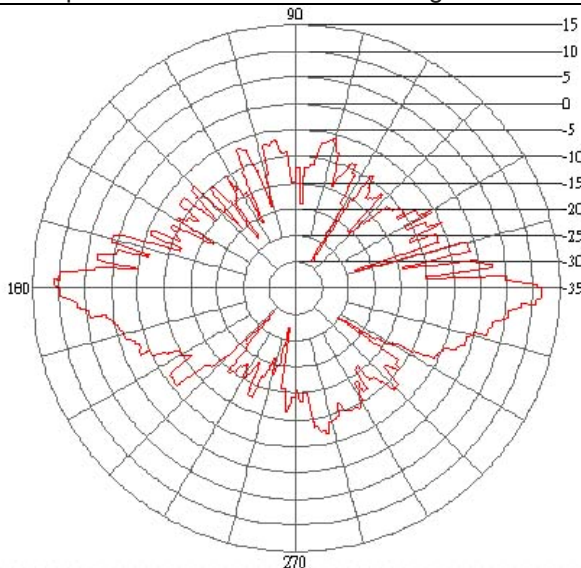

## RF Chamber Test Report Frequency: 2.4 ~ 2.5GHz

Vertical Pattern Photos

Horizontal Pattern Photos

Frequency: 2.4-2.5Ghz

E-plane co-pol ----- 3-dB beam-with=8 Deg

Vertical Pattern

H-plane co-pol ----- 3-dB beam-with=360 Deg