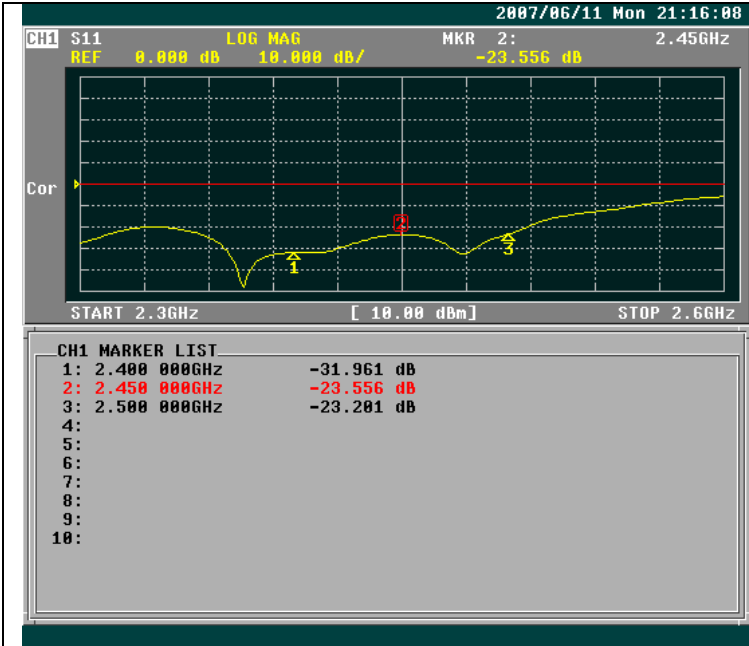

AOA-2412

2.4~2.5GHz Omni Antenna 12dBi

Network Analyzer Test Report

Return loss