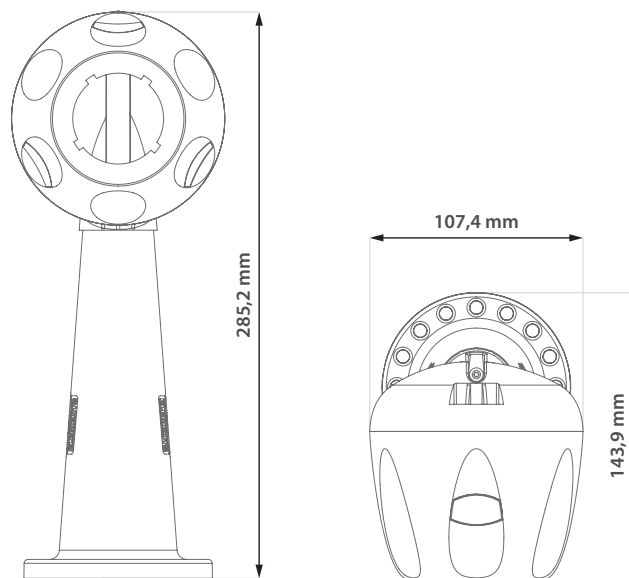

PRODUCT DIMENSIONS