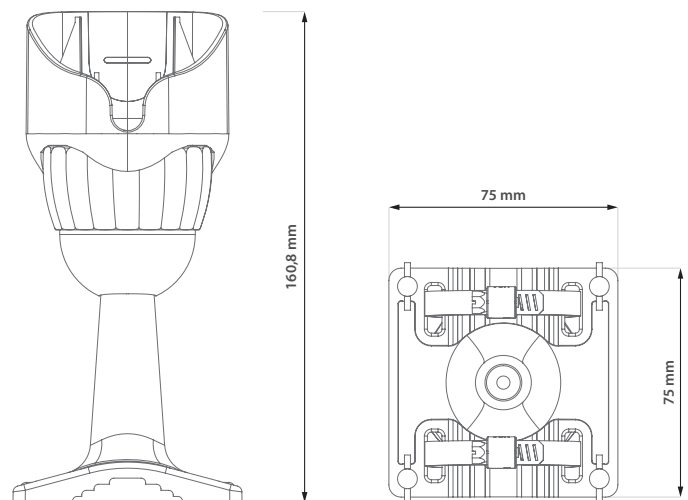

TECHNICAL DATA

Materials	Bracket - Diecasted Aluminum Holder - UV stabilized and weather resistant ABS plastic Hardware - Stainless Steel
Flame Rating	UL 94 HB
Pole Mounting Diameter	50-70 mm
Wall Installation	Yes
Operating Temp.	-30 to +60 °C
Wind Survival	160 Km/h
Weight	0.3 Kg / 0.71 lbs – single unit incl. package 18 Kg / 39.5 lbs – carton (50 units)
Single Unit	Retail Box: 18,5 x 9 x 8 cm
50 Units	Carton Box: 83 x 48 x 21 cm

COMPATIBLE PLATFORM

Ubiquiti Networks™ | airCam™

PACKAGE CONTENTS

- AbraCam™ Bullet
- 4x Screw M3,5 x 45mm
- 2x Screw M2,9 x 16mm
- 4x Wall Plug
- 2x Hose Clamps 50-70mm

PRODUCT DIMENSIONS

AbraCam™ Dome Bracket

TECHNICAL DATA

Materials	ABS plastic
Flame Rating	UL 94 HB
Wall Mounting	Yes
Operating Temp.	-30 to +60 °C
Product Color	Cool Grey 1
Weight	0.4 Kg / 0.88 lbs – single unit incl. package 11.1 Kg / 24.5 lbs – carton (25 units)
Single Unit	Retail Box: 22.5 × 11.5 × 11.5 cm
25 Units	Carton Box: 35 × 28 × 101 cm