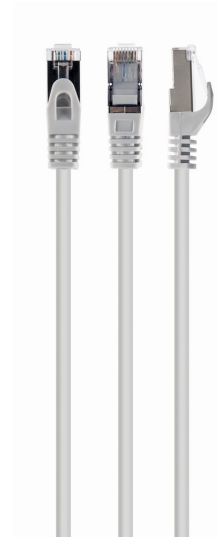

# S/FTP Cat. 6A LSZH patch cord, white, 0.5 m

PP6A-LSZHCU-W-0.5M

- Perfect connection
- Dual shielded for a reliable connection
- Low Smoke Zero Halogen (LSZH) jacket
- Gold plated contacts

## Features

- Patch cord with foil shielded pairs and braided cable, CAT 6A
- Gold plated contacts
- Low Smoke Zero Halogen (LSZH) jacket
- Molded strain reliefs
- Snagless boots

## Specifications

Category: category 6A  
Type: SSTP (dual shielded)  
Frequency bandwidth: Max. 500 MHz  
Compliance with ANSI / TIA / EIA-568B standards  
Conductor: AWG 27 (7 x 0.135 mm wire), CU  
Conductor insulation: FM-PE 1.0 mm  
Shielding: AL foil + braid shield (16 x 4/0.12 mm)  
LDPE filler: yes  
Polyester tape: yes  
Drain wire: n/a  
Jacket material: LSZH  
Jacket braiding: n/a  
Jacket outer diameter: 6.2 mm  
Length: conform item description  
Color: conform item description