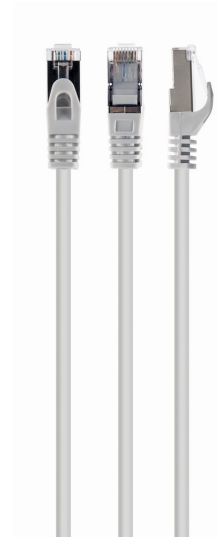

S/FTP Cat. 6A LSZH patch cord, white, 1 m

PP6A-LSZHCU-W-1M

- Perfect connection
- Dual shielded for a reliable connection
- Low Smoke Zero Halogen (LSZH) jacket
- Gold plated contacts

Features

- Patch cord with foil shielded pairs and braided cable, CAT 6A
- Gold plated contacts
- Low Smoke Zero Halogen (LSZH) jacket
- Molded strain reliefs
- Snagless boots

Packaging

Q'ty in crtn, pcs	200
Crtn volume, CUM	0.037
Crtn weight, kgs	7.72
Individual package size LxWxH:	125x115x10 mm
Carton size LxWxH:	400x300x310 mm
Country of origin	CN
Barcode	8716309118774
Customs code	8544421000

Certificates

Specifications

Category: category 6A
Type: SSTP (dual shielded)
Frequency bandwidth: Max. 500 MHz
Compliance with ANSI / TIA / EIA-568B standards
Conductor: AWG 27 (7 x 0.135 mm wire), CU
Conductor insulation: FM-PE 1.0 mm
Shielding: AL foil + braid shield (16 x 4/0.12 mm)
LDPE filler: yes
Polyester tape: yes
Drain wire: n/a
Jacket material: LSZH
Jacket braiding: n/a
Jacket outer diameter: 6.2 mm
Length: conform item description
Color: conform item description