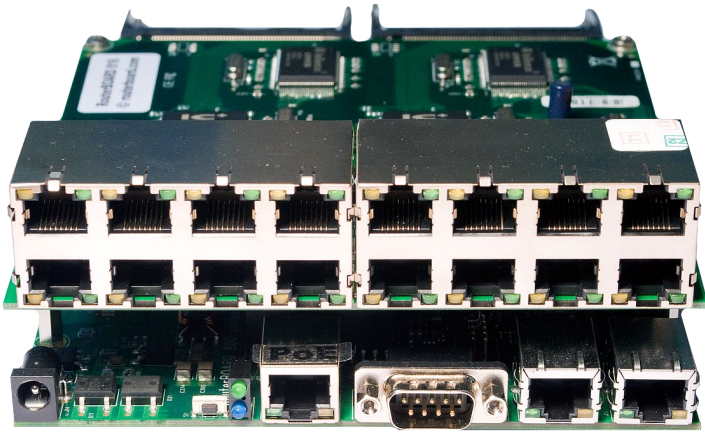

RouterBOARD 816

The new RB816 is an expansion board for RouterBOARD 800 and also the RouterBOARD 600 series. It attaches to the RouterBoard device to add 16 additional 10/100 ethernet ports.

Your RouterBOARD 800 can now have 19 ethernet ports total. The Daughterboard has two switch chips, so by using this device, you can have two 8 port 10/100mbit switches built right into your routerboard.

The RouterBOARD 800 is the new high performance wireless platform. It has four miniPCI slots and three gigabit ethernet ports and it is the fastest wireless board that MikroTik has ever made.